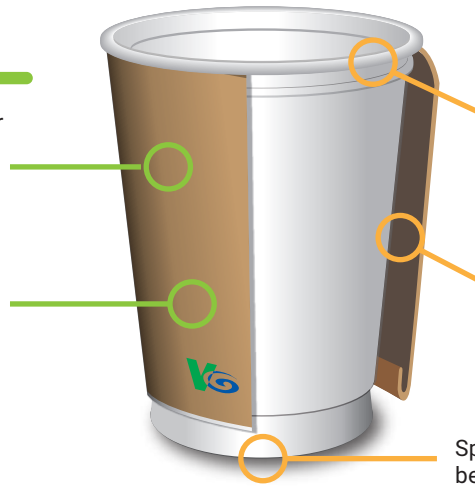

**DOUBLE WALL  
PAPER CUPS**

## Comfortable

Distinguishingly smooth outer wrap makes for a perfect surface to print clear and unambiguous artwork.

Built-in thermal layer makes the outer surface smooth, comfortable feel and gives a tactile impression for customer.

## Sturdy & Durable

Our secure and form-fitting lid creates a superior sealed barrier which helps prevent leaks.

The inner air space helps conserve heat within the contents of the cup, as well as maintaining a cool to the touch outer wall.