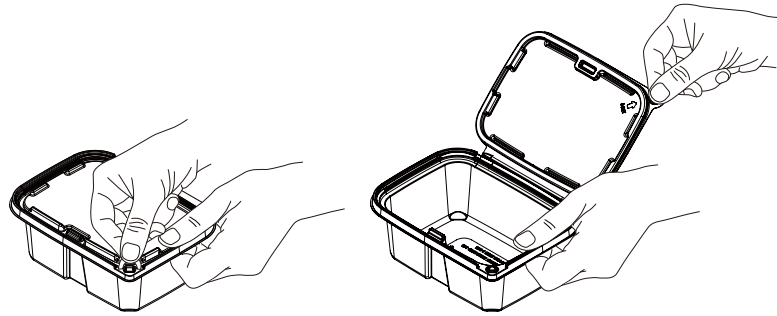

**TAMPER EVIDENT
CONTAINER SERIES**

BUT-N-LOC[®]

 PATENTED BUTTON LOCK DESIGN

- ◆ Original innovators of the button-lock design
- ◆ Only tamper-evident solution compatible with both one-piece hinged and two-piece containers
- ◆ No sharp edges; eliminates wasteful tear strips
- ◆ Available in post-consumer recycled (PCR) PET
- ◆ High clarity with a secure, leak-resistant lid fit

HINGED LID TYPE

CLOSE THE LID

PUSH TO "LOC" BUTTON

PULL THE TAB, BUTTON REMAINS

OPEN THE LID

 PATENTED BUTTON LOCK DESIGN

BUT-N-LOC®

The innovative tamper-resistant locking mechanism and seal ensures quality and eliminates the need for shrink bands and wrap labels.

LOCKED

OPENED

NO LEAK LID

The button "Loc" tab fastens to the top of the base. If tampered with prior to purchase the **BUT-N-LOC®** button will not be connected to the tab and a clean hole in the tab will be evident. The engineered tight parameter seal promises a leak resistant experience.