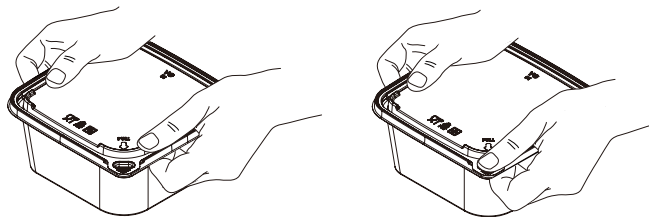

LOCKED

OPENED

NO LEAK LID

The button "Loc" tab fastens to the top of the base. If tampered with prior to purchase the **BUT-N-LOC®** button will not be connected to the tab and a clean hole in the tab will be evident. The engineered tight parameter seal promises a leak resistant experience.

CLOSE THE LID

PUSH TO "LOC" BUTTON

CLOSE & OPEN

PULL THE TAB, BUTTON REMAINS

OPEN THE LID

2 PIECES TYPE

TAMPER EVIDENT HINGED LID CONTAINER

**POST CONSUMER
RECYCLED PET**