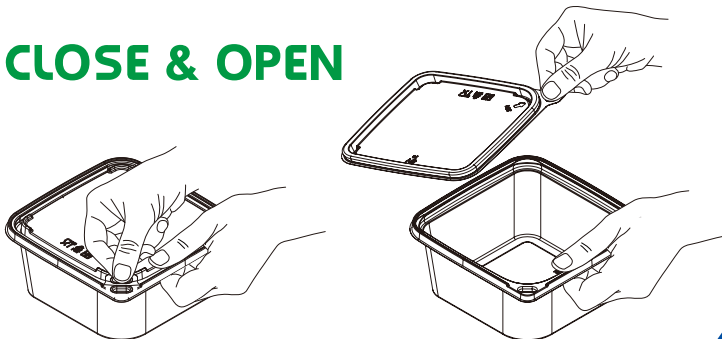

OPEN THE LID

CLOSE & OPEN

PULL THE TAB, BUTTON REMAINS