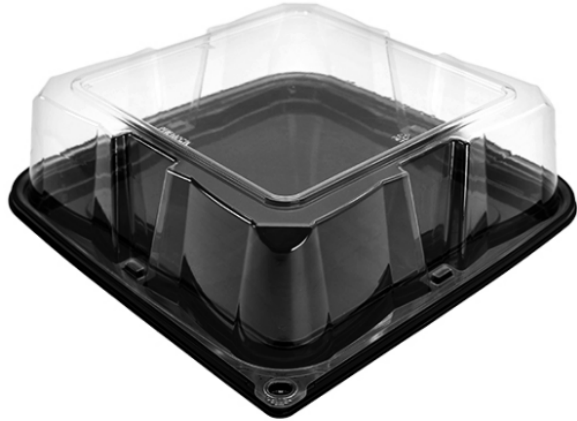

**Instructions on how to close items PTTE107CT2-C and PTTE107CT3-C**

**PTTE107CT2-C**  
UPC # 04711658731630

**PTTE107CT3-C**  
UPC # 04711658731593

The base and lid both have a locking tab

Place one hand on top of the lid to hold it in place

**BUT-N-LOC™**

Close the corners first

Press the middle locks between the four corners

Finish by closing the BUT-N-LOC. Thumb on top, two fingers underneath, gently push button into lock.