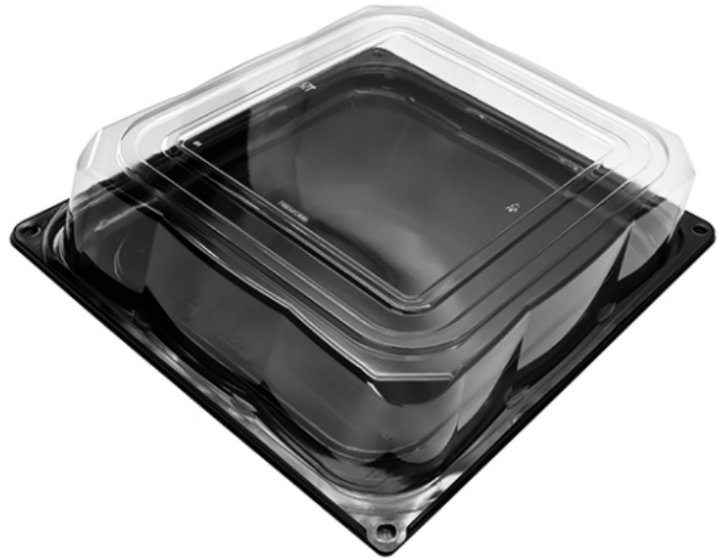

BUT-N-LOC™

Instructions on how to close items PTTE14CT-C and PTTE16CT-C

PTTE14CT-C

UPC # 04711658731890

PTTE16CT-C

UPC # 04711658731616

The container base has a 3 rounded lock on each corner.

And a sharp corner with our signature button lock.

The lid also has 3 rounded corners and a sharp corner with our signature button lock.

Align the rounded corners on the lid with the rounded corner on the base.

Start by locking the 3 rounded corners.

End by locking the sharp corner with our signature button lock. Thumb on top, two fingers underneath, gently push button into lock.